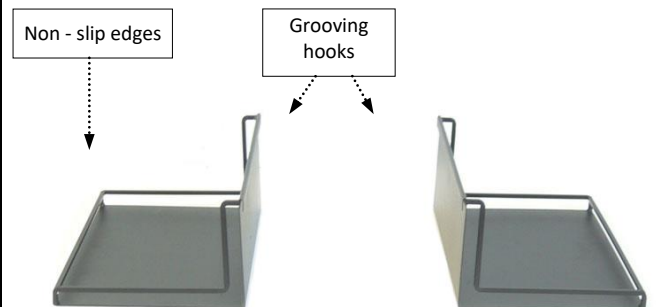

DATI TECNICI:

DIM.PRODOTTO:	30x37x15 h	Cm		SI	NO
MATERIALE STRUTTURA:	Ferro Battuto				
COLORE:	Ferro				
PESO NETTO:	2,5	Kg			
PESO LORDO:	3	Kg			
IMBALLAGGIO:	Scatola	34x40x18 h	Cm		
SCATOLE PER PALLET:	N°68	80x120x195 h	Cm		
MINIMO D'ORDINE:	1		Nr		
T. ASSEMBLAGGIO:	Non richiede assemblaggio				
PRODOTTO IN:	ITALIA				
COMPATIBILE CON I NOSTRI PRODOTTI:					
Tutti i nostri barbecue con bordi laterali verticali					

CRUCCOLINI S.n.c.

Item Code: BA7 EAN: 8025062014460

DESCRIPTION: SHELVES KIT

The *side shelves kit BA7*, consists of two large worktops made of wrought iron, for grilling in total comfort.

They can be easily fixed to the side edges of all Cruccolini's grills.

Equipped with non-slip edges, they are a practical working area, and add a touch of elegance to your grill!

Suitable to keep cutlery and seasonings and to support our rotisserie kit.

TECHNICAL DATA:

ITEM SIZE:	30x37x15 h 11.7x14.4x6 h	Cm Inch
FRAME MADE OF:	Wrought iron	
COLOUR:	Iron	
NET WEIGHT:	2,5 5.5	Kg Lb
GROSS WEIGHT:	3 6.6	Kg Lb
PACKAGING:	Box	34x40x18 h 13.3x15.6x7 h Cm Inch
BOXES PER PALLET:	N°68	80x120x195 h 31x47x76 h Cm Inch
MINIMUM ORDER:	1	Nr
ASSEMBLY TIME:	Not required.	
MADE IN:	ITALY	