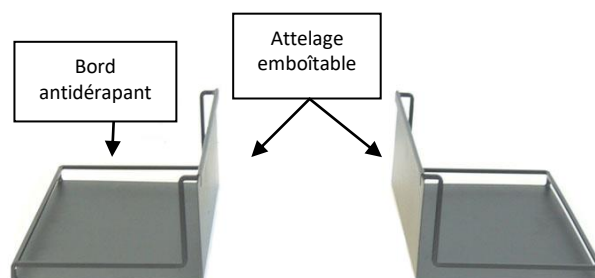

DESCRIPTION : PLANS D'APPUI LATERAUX

Le kit de plans d'appui BA7 est formé par deux vastes plans de travail en fer forgé pour rendre le grillage plus pratique.

Ils s'accrochent à tous les bords latéraux de tout barbecue *Cruccolini*.

Ils sont dotés de bords antidérapants et donneront une touche d'élégance et fonctionnalité à votre barbecue !