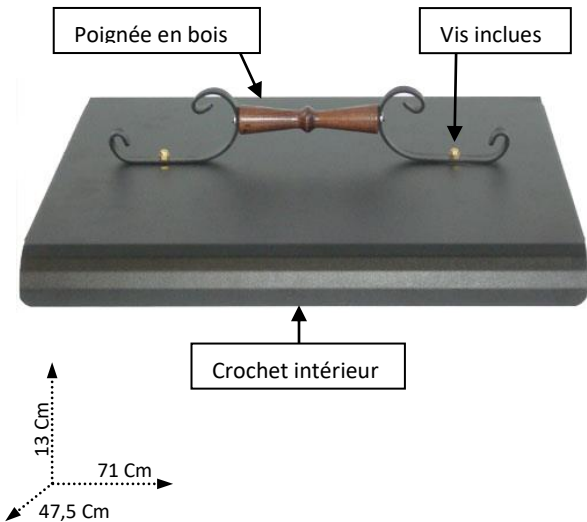

CRUCCOLINI S.n.c.

Réf. Article :	BA72	EAN:	8025062018314

DESCRIPTION : COUVERCLE POUR BA20-BA22-BA25

Couvercle conçu pour une longue durée, entièrement fait à la main.

Un manche ergonomique en bois et fer au style bouclé, finement forgés et affinés à la main pour donner une touche d'élégance à votre barbecue.

Tous nos couvercles sont dotés d'un crochet interne pour être fixés aux bords postérieurs des barbecues et, au besoin, peuvent devenir paravent.

Le couvercle a été conçu pour protéger le barbecue des charbons non éclairés, ne pas utiliser pour la cuisson indirecte des aliments.

DONNÉES TECHNIQUES :

DIMENSION PRODUIT :	71x47,5x13 h	Cm		OUI	NON
MATIÈRE STRUCTURE :	Fer forgé			X	
COULEUR :	Fer				X
POIDS NET :	2.7	Kg		X	
POIDS BRUT :	3	Kg			
EMBALLAGE :	Boite	73x52x15 h	Cm		
BOITES POUR PALLET :	N°27	80x120x195 h	Cm		
MOINDRE D'ORDRE :	1	Nr			
TEMPS D'ASSEMBLAGE :	2 min.				
FABRIQUÉ EN :	ITALIE				
COMPATIBLE AVEC NOS PRODUITS :					
BA20-BA22-BA25					

ACCESSOIRES INCLUS:

ACCESSOIRES ASSOCIABLES:

Visitez notre site internet : WWW.CRUCCOLINI.IT pour découvrir tous nos produits.

CONÇU POUR QUI :

Pour qui se prend soin de son barbecue.