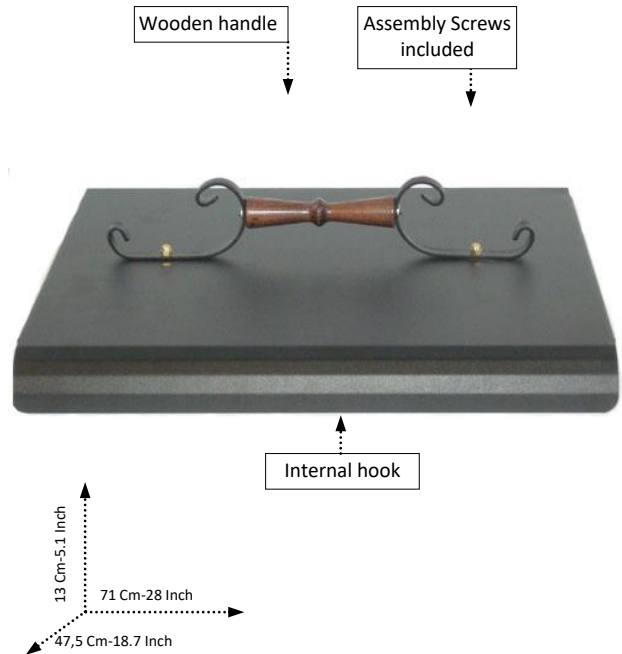

E' ADATTO A CHI:

Desidera prendersi cura del proprio barbecue.

CRUCCOLINI S.n.c.

Item Code: BA72 EAN: 8025062018314

DESCRIPTION: LID FOR BA20-BA22-BA25

Handmade by the Cruccolini's artisans, the BA72 cover is made of wrought iron for a long lasting.

Finely finished, with an ergonomic wooden handle and handmade forged iron curls, to give an elegant look to your grill.

All the covers are equipped with internal hook to secure them to the rear edge of the grills, and they may become a convenient screen during the cooking or a secure protection from elements.

This lid has been designed to protect the grill from dust and rain, do not use for indirect cooking of foods.

TECHNICAL DATA:

ITEM SIZE:	71x47,5x13 h 28x18.7x5.1 h	Cm Inch
FRAME MADE OF:	Wrought Iron	
COLOUR:	Black rust	
NET WEIGHT:	2,7 4.8	Kg Lb
GROSS WEIGHT:	3 6.6	Kg Lb
PACKAGING:	Box	73x52x15 h 28.7x20.5x6 h Cm Inch
BOXES PER PALLET:	N°27	80x120x195 h 31x47x76.7 h Cm Inch
MINIMUM ORDER:	1	Nr
ASSEMBLY TIME:	2 Min.	
MADE IN:	ITALY	