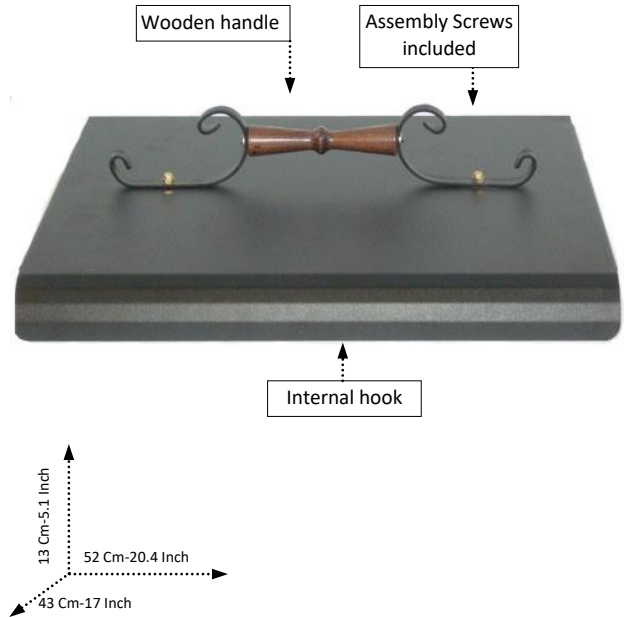

Il coperchio è stato progettato per proteggere il bbq a braci spente, non utilizzare per la cottura indiretta dei cibi.

DATI TECNICI:

DIM. PRODOTTO:	52x43x13 h	Cm
MATERIALE STRUTTURA:	Ferro Battuto	
COLORE:	Nero ruggine	
PESO NETTO:	1,7	Kg
PESO LORDO:	2	Kg
IMBALLAGGIO:	Scatola	55x45x15 h Cm
SCATOLE PER PALLET:	N°40	80x120x195 h Cm
MINIMO D'ORDINE:	1	Nr
T. ASSEMBLAGGIO:	2 Min.	
PRODOTTO IN:	ITALIA	
COMPATIBILE CON I NOSTRI PRODOTTI:		
BA2-BA21		

E' ADATTO A CHI:

Desidera prendersi cura del proprio barbecue.

CRUCCOLINI S.n.c.

Item Code: BA71 EAN: 8025062018307

DESCRIPTION: LID FOR BA2-BA21

Hand-made by the Cruccolini's artisans, this barbecue cover is made of wrought iron to guarantee a long lifetime.

Finely finished, with an ergonomic wooden handle and handmade forged iron curls, to give an elegant look to your grill.

All the covers are equipped with internal hook to secure them to the rear edge of the grills, they may become a convenient screen during the cooking or a secure protection from elements.

This lid has been designed to protect the grill from dust and rain, do not use for indirect cooking of foods.

TECHNICAL DATA:

ITEM SIZE:	52x43x13 h 20.4x17x5.1 h	Cm Inch
FRAME MADE OF:	Wrought Iron	
COLOUR:	Black rust	
NET WEIGHT:	1,7 3.7	Kg Lb
GROSS WEIGHT:	2 4.4	Kg Lb
PACKAGING:	Box	55x45x15 h 21.6x17.7x6 h Cm Inch
BOXES PER PALLET:	N°40	80x120x195 h 31x47x76.7 h Cm Inch
MINIMUM ORDER:	1	Nr
ASSEMBLY TIME:	2 Min.	
MADE IN:	ITALY	
FITS WITH OUR ITEMS:		
BA2-BA21		