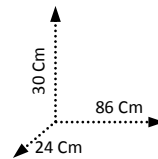

DONNÉES TECHNIQUES :

DIMENSIONS PRODUIT :	86x24x30 h	Cm	ALIMENTATION :	Électrique – Câblage			
DIAMETRE :	-	Cm	TENSION/FREQUENCE :	220–240 V / 50 Hz			
HAUTEUR CHAÎNE :	-	Cm	PUISSANCE :	N°2 x max 40 W			
POIDS NET :	3	Kg	SOURCE LUMINEUSE :	Incandescence – Basse consom.			
POIDS BRUT :	3,2	Kg	CULOT D'AMPOULE :	E14			
FIXATION :	Mur		CERTIFICATION :	CE	IP 40		
MATIERE :	Fer forgé		INSTALLATION SPECIFIQUE :	Intérieur			
COULEUR :	Beige		GARANTIE :	5 ANNÉES			
FINITION :	Patine dorée						
DIFFUSEURS :	Verre filé Ø 15						
EMBALLAGE :	Boîte	88x24x32 h	EXISTE EN DIFFERENTS COULEURS :	OUI	NON		
BOITES POUR PALLET :	N°32	100x120x207 h					
MOINDRE D'ORDRE :	1	Nr	EXISTE EN TAILLES DIFFERENTES :	X			
TEMPS D'ASSEMBLAGE :	Ne requiert pas d'assemblage		PERSONNALISATIONS POSSIBLES :	X			
FABRIQUÉ EN :	ITALIE		INTERRUPTEUR :		X		
Note de sécurité : Assurer la mise à la terre. L'installation doit être effectuée uniquement par du personnel qualifié. Avant l'assemblage, veiller à ce que le courant soit coupé.			AMPOULES INCLUSES :		X		
			VIS INCLUSES :		X		
			DANS LA MÊME GAMME :				
			LC88-LC881-LC882-LC883-LM131-LM133				

ACCESSOIRES ASSOCIABLES :

Visitez notre site internet : WWW.CRUCCOLINISTYLE.COM pour découvrir tous nos produits.

CONÇU POUR QUI :

Pour ceux qui aiment leur maison et regardent aux détails avec attention.