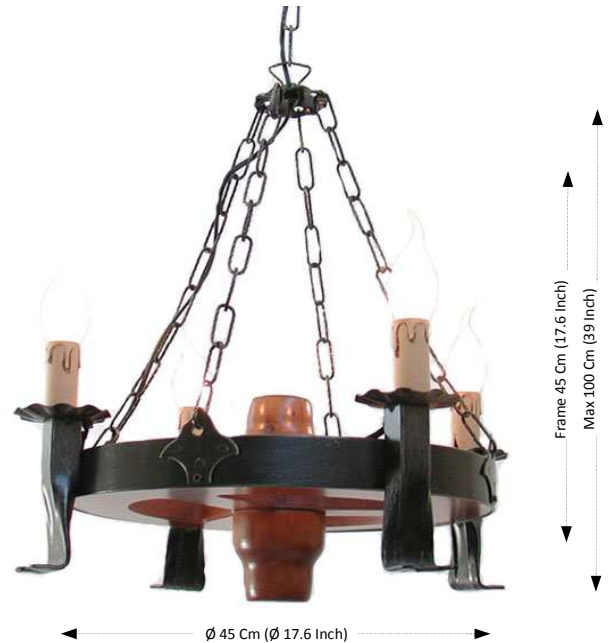

Il perfetto equilibrio nella combinazione di legno e ferro, rendono il *lampadario Wood Ruota 4 luci* un complemento che cattura lo sguardo, ed in grado di armonizzarsi con molti stili d'arredamento.

Grazie alla lunga catena si adatta ad ogni necessità ed è costruito nel rispetto dei massimi standard di sicurezza e qualità.

CRUCCOLINI S.n.c.

Item Code: LC43 EAN: 8025062003938

DESCRIPTION: 4 LIGHTS WAGON WHEEL CHANDELIER WOOD

Mysteriously medieval and unique in style, the *Wood* collection has the typically chivalrous features, and has a strong visual impact.

The perfect balance between the wood and iron combination, makes the *4 lights wagon wheel chandelier Wood*, a complement that catches the eye, able to harmonizes with any decor.

Built according to the highest standards of quality and safety, it fits at all needs thanks to its long chain.

Perfect to combine with others of the collection.

TECHNICAL DATA:

ITEM SIZE:	Ø 45x54 h	Cm
	Ø 17.6x21 h	Inch
DIAMETER:	45	Cm
	17.6	Inch
CHAIN LENGTH:	60	Cm
	23.4	Inch
NET WEIGHT:	5	Kg
	11	Lb
GROSS WEIGHT:	5,2	Kg
	11,5	Lb
PLACEMENT:	Ceiling	
FRAME MADE OF:	Wrought Iron -wood	
COLOUR:	Black	
FINISH:	Antique silver.	
SHADE:	-	
PACKAGING:	Box	49x32x49 h 19x12.5x19 h Cm Inch
BOXES PER PALLET:	N°18	80x120x207 h 31x47x80.7 h Cm Inch
MINIMUM ORDER:	1	Nr
ASSEMBLY TIME:	Not required	
MADE IN:	ITALY	