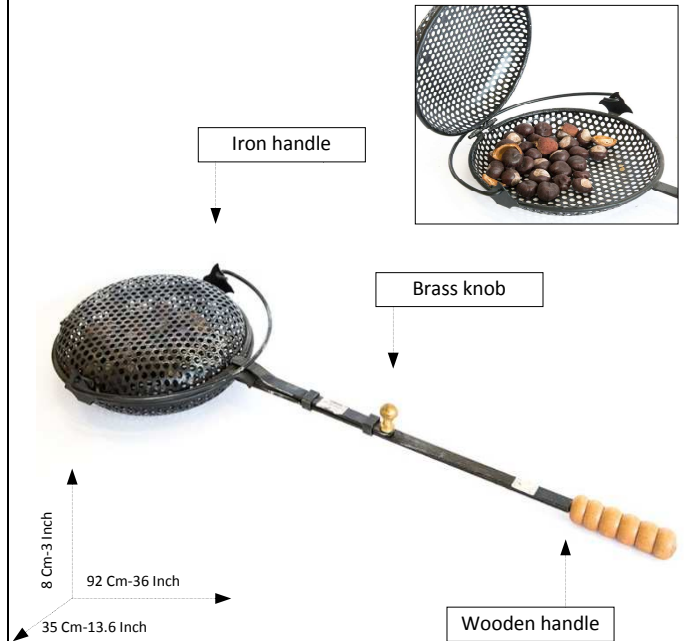

Nata per la cottura delle castagne è utilizzabile per tostare qualsiasi cosa desideriate.

**DATI TECNICI:**

AREA DI COTTURA:	Ø 29x8 h	Cm
DIM.PRODOTTO:	92x35x8 h	Cm
DIAMETRO:	29	Cm
PORTATA:	-	Kg
MATERIALE:	Ferro Battuto	
COLORE:	Nero	
PESO NETTO:	2,3	Kg
PESO LORDO:	2,7	Kg
IMBALLAGGIO:	Scatola	94x36x10 h
SCATOLE PER PALLET:	N°38	80x120x195 h
MINIMO D'ORDINE:	1	Nr
T. ASSEMBLAGGIO:	Non richiede assemblaggio	
PRODOTTO IN:	ITALIA	
<b>ABBINABILE CON I NOSTRI PRODOTTI:</b>		

**E' ADATTO A CHI:**

Ama circondarsi di oggetti unici.

CRUCCOLINI S.n.c.

Item Code: BU11 EAN: 8025062001248

**DESCRIPTION: LARGE CHESTNUTS PAN**

The traditional chestnuts cooking pan is revisited and improved by the Cruccolini's artisans to become a practical cooking tool, able to gather friends around the fireplace to share carefree moments, during the cold winter days.

Entirely made of wrought iron for a long life, the *large chestnuts pan* offers the maximum guarantee of durability, handling and safety.

Fitted with an anti-scald wooden handle and one iron-folding, handle for a best grip, it has a clamshell closure for an easier loading and emptying.

Born to cook chestnuts it can be used to toast everything you like.

**TECHNICAL DATA:**

COOKING AREA:	Ø 29x8 h Ø 11.3x3 h	Cm Inch
ITEM SIZE:	92x35x8 h 36x13.6x3 h	Cm Inch
DIAMETER:	29 11.3	Cm Inch
CARRYING CAPACITY:	-	Kg Lb
FRAME MADE OF:	Wrought Iron	
COLOUR:	Black	
NET WEIGHT:	2,3 5	Kg Lb
GROSS WEIGHT:	2,7 6	Kg Lb
PACKAGING:	Box 94x36x10 h 36.7x14x3.9 h	Cm Inch
BOXES PER PALLET:	N°38 80x120x195 h 31.2x47x76 h	Cm Inch
MINIMUM ORDER:	1	Nr
ASSEMBLY TIME:	Not required.	
MADE IN:	ITALY	
<b>MATCHABLE WITH OUR PRODUCTS:</b>		