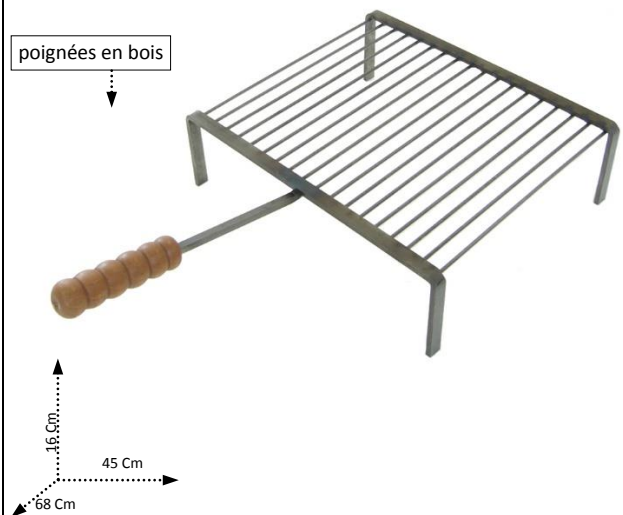

DESCRIPTION: GRIL MAREMMANA 40X45 cm

Minimal, pratique et maniable, voilà pourquoi le gril Maremmana est l'allié idéal qui faudrait avoir toujours à portée de la main.

Entièrement travaillé à la main avec des matériaux de première qualité pour garantir une longue durée tout en l'utilisant quotidiennement.

Peut être placé dans la cheminée ou utilisé en plein air (barbecue, feu de camp) sans l'emploi d'autres supports.

La poignée en bois permet de cuisiner sans se brûler.

Tous les grils Cruccolini ont été construits en respectant les plus hautes standards de qualité et sécurité et certifiés au contact des aliments.