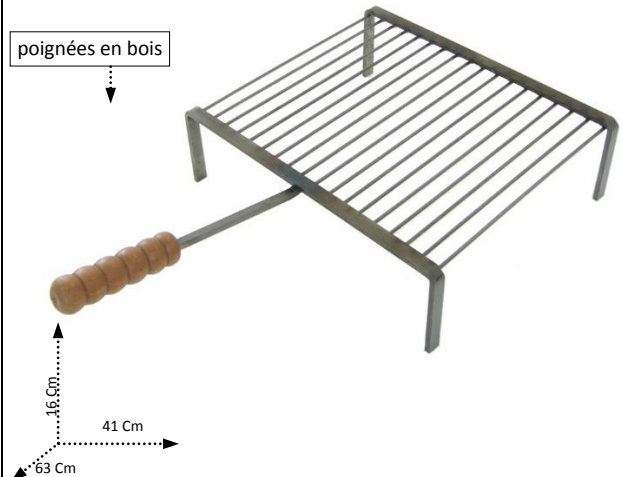

DESCRIPTION: GRIL MAREMMANA 35X40 cm

Minimal, pratique et maniable, voilà pourquoi le gril Maremmana est l'allié idéal qui faudrait avoir toujours à portée de la main.

Entièrement travaillé à la main avec des matériaux de première qualité pour garantir une longue durée tout en l'utilisant quotidiennement.

Peut être placé dans la cheminée ou utilisé en plein air (barbecue, feu de camp) sans l'emploi d'autres supports.

La poignée en bois permet de cuisiner sans se brûler.

Tous les grils Cruccolini ont été construits en respectant les plus hautes standards de qualité et sécurité et certifiés au contact des aliments.

poignées en bois